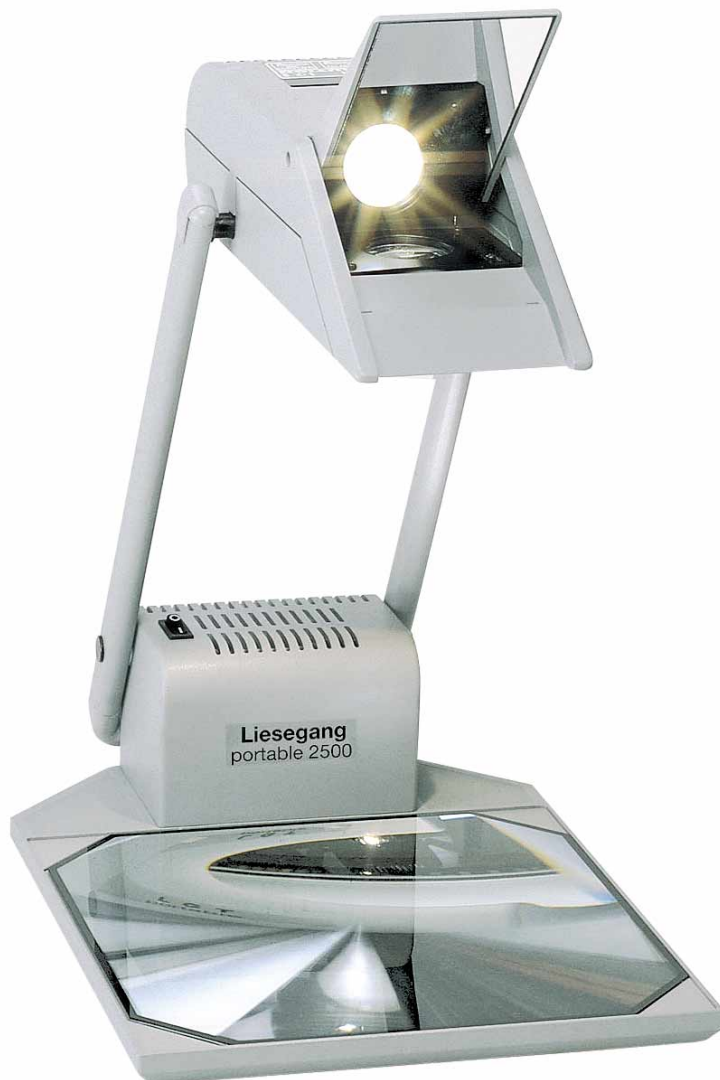

Liesegang

portable 2500

Portable solution for the mobile user – ready for use within a few seconds:
Liesegang overhead portables. With Liesegang's fold up system the projector needs very little space and is easy to set up.

portable 2500

portable 2500

- High-end lens
- Quick lamp changer
- Extremely low work top due to design with reflection system, therefore no line-of-sight obstruction for the presenter

Liesegang portable 2500

Vario-focus-lens f = 11.02 - 12.60 in. (280 - 320 mm)

Accessories for Liesegang portable 2500

100 A4 transparencies

Spare lamp 24V /250 Watt /Type 310

0664 320 00960

ZU0601 40 4010

ZU0310 05 2200

Technical Data	portable 2500
Desktop	–
Can be integrated	–
Foldable column	•
Portable hydraulic column	–
Focus control	–
Lamp / Power	
Low-voltage halogen lamp	250 Watt
Quick lamp changer	•
Lifetime of lamp	up to 50 hrs
Brightness (ANSI lumens)	2000 lm
Power save function	–
Equipment	
Anti-glare foldable fresnel lens	–
Anti-glare removable fresnel lens	–
Condensor lens with cold-light mirror	–
Color fringe correction	–
Plug for additional units	–
Pen holder	–
Submersible clips for single transparencies	–
Scroll cassette	–
Scroll attachment	–
General specifications	
Dimensions (D x W x H)	
- In use in in. (approx.)	11.9 x 17.7 x 18.1
- In use in mm (approx.)	303 x 450 x 460
- During transportation in in. (approx.)	11.9 x 20.0 x 4.9
- During transportation in mm (approx.)	303 x 508 x 125
Weight in lbs / kg (approx.)	16.5 / 7.5
GS German safety seal	•
Power	230 V / 50-60 Hz